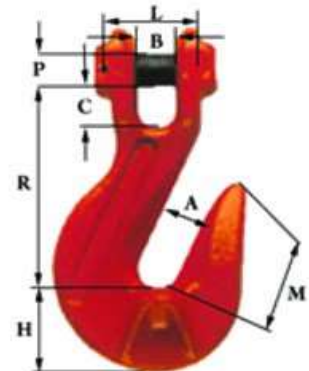

SKU#: [LC-1065-402-40](#)

Our Price: **\$19.49**

Laclede Safety Latch Sling Hook Grade 80 for 3/8" diameter chain. 7,100 lbs safe working load limit

Ships from MO

Grade 80 1/2 Inch Diameter

1/2" G80 Laclede Clevis Grab Hook with Saddle

SKU#: [LC-1073-601-40](#)

Our Price: **\$21.10**

Laclede Clevis Grab Hook with Saddle Grade 80 for 1/2" diameter chain. 12,000 lbs safe working load limit

Ships from MO

1/2 Alloy Clevis Grab Hook G80

SKU#: [LC-1097-601-80](#)