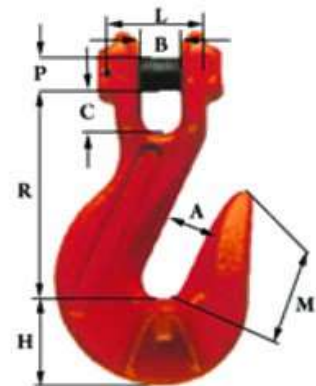

3/8 inch diameter Grade 80 Chain FULL DRUM

SKU#: [LC-1026-543-02](#)

Our Price: **$1685.30** ($4.21 each)

3/8 ALLOY GRADE 80 - BLACK ARMOUR by Laclede Chain Company, Maryville, Missouri. 400 Ft per drum. 7100 Safe WLL Made in USA

Ships from MO, MS, WA

3/8 Alloy Clevis Grab Hook G80

SKU#: [LC-1097-401-80](#)

Our Price: **$7.30**

3/8 G 80 Clevis Grab Hook. (Not approved for overhead lifting.) Painted Finish

Ships from MO, WA

3/8" G80 Laclede Clevis Grab Hook with Saddle

SKU#: [LC-1073-401-40](#)

Our Price: **$11.98**

Laclede Clevis Grab Hook with Saddle Grade 80 for 3/8" diameter chain. 7,100 lbs safe working load limit

Ships from MO