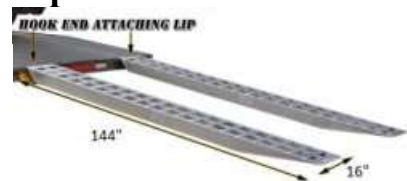

V-chain Bridles 3ft grade 70 15in J

SKU#: [SP-EBG7118](#)

★★★★☆ 4 (1 review)

Our Price: **$79.97**

V-chain with 15 inch J, grade 70, 5400 lb working load limit. Each leg has 3ft of chain.

Ships from PA

V-chain Bridles 3ft grade70 8in J

SKU#: [SP-EBG7118D](#)

★★★★★ 5 (1 review)

Our Price: **$65.97**

V-chain with 8 inch J, Grade 70, 5400 lb Working Load Limit .

Ships from PA

12' Loading Ramps (pair of 144" x 16" x 4.25") w Hook Top and Knife foot

SKU#: [DR-144x16-04-05](#)

Our Price: **$969.32**

One pair of 12' long x 16" wide and 4.25" thick Loading Ramps. 5000lbs capacity per axle. Hook Top and Knife foot. 20"-36" recommended loading height. Ships by truck, call for shipping quote. 65 pounds each

Ships from WI