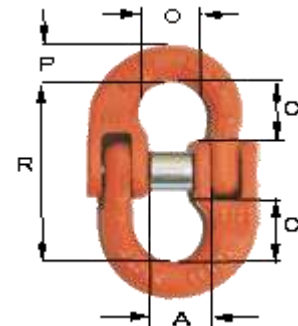

3/8" G100 LacedAlloy Coupling Link

SKU#: [LC-1360-401-40](#)

★★★★★ 5 (1 review)

Our Price: $12.01

3/8 LacedAlloy® Grade 100 Coupling Link Lacquer Finish

Ships from MO, MS