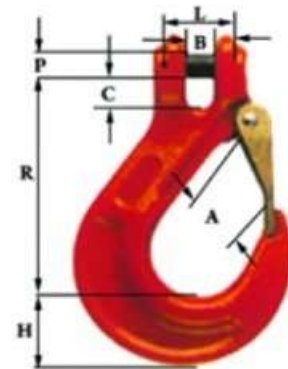

Our Price: **\$8.38**

Laclede Clevis Grab Hook with Saddle Grade 80 for 9/32-5/16" diameter chain. 4,500 lbs safe working load limit

Ships from MO

Flatbed Mini-Catalog

August, 2019

Page: 15 of 77

5/16 Alloy Clevis Grab Hook G80

SKU#: [LC-1097-301-80](#)

Our Price: **\$6.37**

5/16 G 80 Clevis Grab Hook. (Not approved for overhead lifting.) Painted Finish

Ships from MO, WA

9/32"-5/16" G80 Laclede Sling Hook with Heavy Duty Safety Latch

SKU#: [LC-1065-202-40](#)

★★★★★ 5 (1 review)

Our Price: **\$13.85**

Laclede Safety Latch Sling Hook Grade 80 for 9/32" to 5/16" diameter chain. 4,500 lbs safe working load limit

Ships from MO, MS

Grade 80 3/8 Inch Diameter