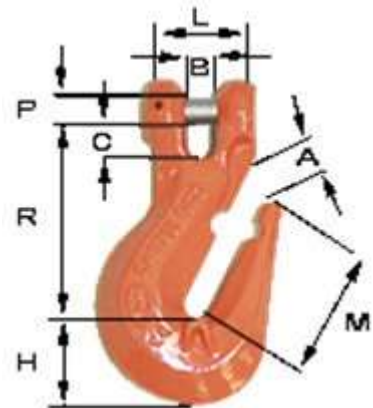

Our Price: **\$14.60**

8,800 lb safe working load limit. Clevis grab hook w/ roll pin (not cotter pin) for 3/8 inch G100 chain

Ships from MO, MS

3/8 G100 clevis cradle grab hook

SKU#: [DB-HKCG-38CRD-G10](#)