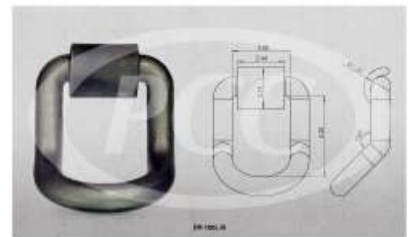

Ships from OR

1/2" J Style Weld On Steel Rope Hook - Round Bar

SKU#: [PCC-7006](#)

Our Price: **\$1.28**

1/2 inch weld-on rope hook: a timeless thing of strength and beauty.

Ships max 20pcs/box

Ships from OR, TN