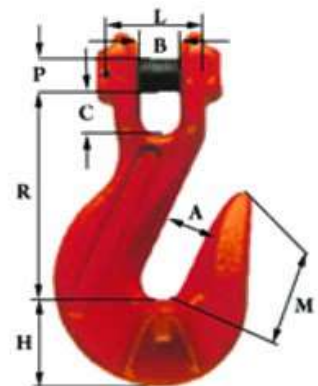

Our Price: **\$15.24**

1/2 G 80 Clevis Grab Hook. (Not approved for overhead lifting.) Painted Finish

Ships from MO, WA

1/2" G80 Laclede Sling Hook with Heavy Duty Safety Latch

SKU#: [LC-1065-602-40](#)

Our Price: **\$29.49**

Laclede Safety Latch Sling Hook Grade 80 for 1/2" diameter chain. 12,500 lbs safe working load limit

Ships from MO

Grade 80 5/8 Inch Diameter

5/8" G80 Laclede Clevis Grab Hook with Saddle

SKU#: [LC-1073-701-40](#)

Our Price: **\$40.09**

Laclede Clevis Grab Hook with Saddle Grade 80 for 5/8" diameter chain. 18,100 lbs safe working load limit

Ships from MO

5/8 Alloy Clevis Grab Hook G80

SKU#: [LC-1097-70-180](#)

Our Price: **\$24.89**