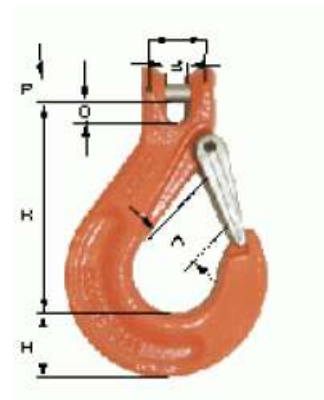

Ships from MO, MS, WA

3/8" G100 LacledeAlloy Clevis Sling Hook with Latch

SKU#: [LC-1365-401-40](#)

Our Price: \$21.79

3/8" LacledeAlloy® Grade 100 Clevis Sling Hook with Latch Lacquer Finish

Ships from MO

3/8 G100 Peerless Sling Hook w/ Latch

SKU#: [P-8418400](#)

Our Price: \$37.75

3/8 G100 Peerless Slip Hook with safety latch. 8,800 lbs WLL

Ships from TX

3/8 Alloy Clevis Grab Hook G100

SKU#: [LC-139740100](#)