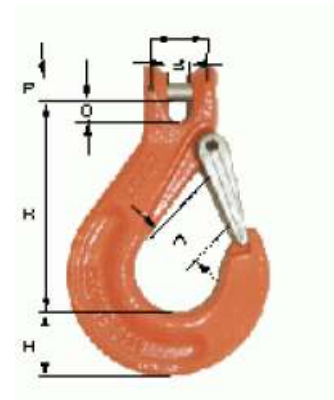

Ships from MO, MS, WA

1/2" G100 Laclede Alloy Clevis Sling Hook with Latch

SKU#: [LC-1365-601-40](#)

Our Price: \$33.11

1/2" Laclede Alloy® Grade 100 Clevis Sling Hook with Latch Lacquer Finish

Ships from MO, MS

1/2" G100 Laclede Eye Sling Hook

SKU#: [LC-1375-601-80](#)

Our Price: \$20.11

1/2 G 100 Foundry Hook. (Not approved for overhead lifting.) 2.02" opening (A) Lacquer Finish Limited quantity available

Ships from MO, MS