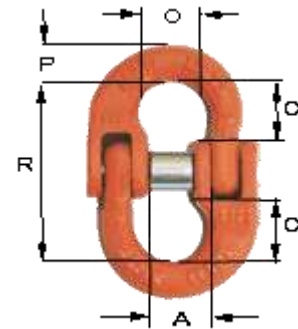

5/16" G100 LacedAlloy Coupling Link

SKU#: [LC-1360-301-40](#)

★★★★★ 5 (3 reviews)

Our Price: $10.58

5/16 LacedAlloy® Grade 100 Coupling Link Lacquer Finish

Ships from MO, MS

3/8" G100 LacedAlloy Coupling Link

SKU#: [LC-1360-401-40](#)

★★★★★ 5 (1 review)

Our Price: $12.01

3/8 LacedAlloy® Grade 100 Coupling Link Lacquer Finish

Ships from MO, MS

1/2" G100 LacedAlloy Coupling Link

SKU#: [LC-1360-601-40](#)

Our Price: $19.15

1/2 LacedAlloy® Grade 100 Coupling Link Lacquer Finish

Ships from MO, MS