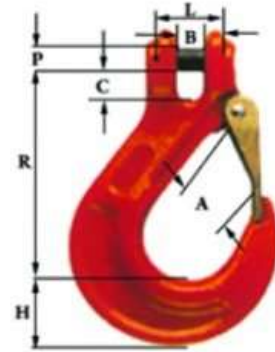

Our Price: **\$40.09**

Laclede Clevis Grab Hook with Saddle Grade 80 for 5/8" diameter chain. 18,100 lbs safe working load limit

Ships from MO

5/8 Alloy Clevis Grab Hook G80

SKU#: [LC-1097-70-180](#)

Our Price: **\$24.89**

5/8 G 80 Clevis Grab Hook. (Not approved for overhead lifting.) Painted Finish

Ships from MO

5/8" G80 Laclede Sling Hook with Heavy Duty Safety Latch

SKU#: [LC-1065-702-40](#)

Our Price: **\$57.05**

Laclede Safety Latch Sling Hook Grade 80 for 5/8" diameter chain. 18,100 lbs safe working load limit

Ships from MO

Grade 100 9/32 Inch Diameter

9/32 Laclede Alloy Grade 100 Clevis Grab Hook with Saddle

SKU#: [LC-1373-201-40](#)

★★★★★ 5 (1 review)

Our Price: **\$10.10**

Clevis grab hook w/ roll pin (not cotter pin) for 9/32 inch G100 chain

Ships from MO, MS

Grade 100 5/16 Inch Diameter

5/16 Alloy Clevis Grab Hook G100

SKU#: [LC-139730100](#)

Our Price: **\$10.43**

5/16 G 100 Clevis Grab Hook. (Not approved for overhead lifting.) Clear Lacquer Finish