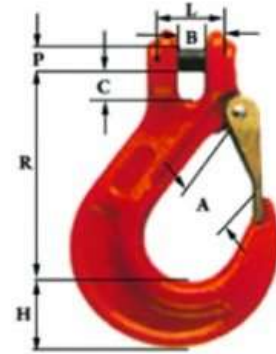

Ships from MO, MS, WA

3/8 Alloy Clevis Grab Hook G80

SKU#: [LC-1097-401-80](#)

Our Price: **\$7.30**

3/8 G 80 Clevis Grab Hook. (Not approved for overhead lifting.) Painted Finish

Ships from MO, WA

3/8" G80 Laclede Clevis Grab Hook with Saddle

SKU#: [LC-1073-401-40](#)

Our Price: **\$11.98**

Laclede Clevis Grab Hook with Saddle Grade 80 for 3/8" diameter chain. 7,100 lbs safe working load limit

Ships from MO

3/8" G80 Laclede Sling Hook with Heavy Duty Safety Latch

SKU#: [LC-1065-402-40](#)

Our Price: **\$19.49**

Laclede Safety Latch Sling Hook Grade 80 for 3/8" diameter chain. 7,100 lbs safe working load limit

Ships from MO

Grade 80 1/2 Inch Diameter

1/2" G80 Laclede Clevis Grab Hook with Saddle

SKU#: [LC-1073-601-40](#)

Our Price: **\$21.10**

Laclede Clevis Grab Hook with Saddle Grade 80 for 1/2" diameter chain. 12,000 lbs safe working load limit

Ships from MO

1/2 Alloy Clevis Grab Hook G80

SKU#: [LC-1097-601-80](#)