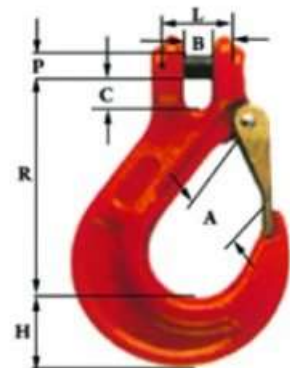

SKU#: [LC-1073-601-40](#)

Our Price: **\$21.10**

Laclede Clevis Grab Hook with Saddle Grade 80 for 1/2" diameter chain. 12,000 lbs safe working load limit

Ships from MO

1/2 Alloy Clevis Grab Hook G80

SKU#: [LC-1097-601-80](#)

Our Price: **\$15.24**

1/2 G 80 Clevis Grab Hook. (Not approved for overhead lifting.) Painted Finish

Ships from MO, WA

1/2" G80 Laclede Sling Hook with Heavy Duty Safety Latch

SKU#: [LC-1065-602-40](#)

Our Price: **\$29.49**

Laclede Safety Latch Sling Hook Grade 80 for 1/2" diameter chain. 12,500 lbs safe working load limit

Ships from MO

Grade 80 5/8 Inch Diameter

5/8" G80 Laclede Clevis Grab Hook with Saddle

SKU#: [LC-1073-701-40](#)