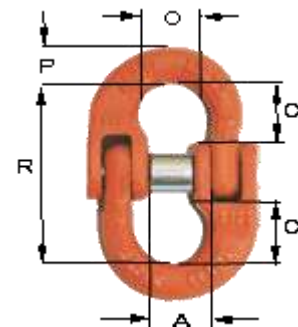

1/2" G100 LacedAlloy Coupling Link

SKU#: [LC-1360-601-40](#)

Our Price: $19.15

1/2 LacedAlloy® Grade 100 Coupling Link Lacquer Finish

Ships from MO, MS