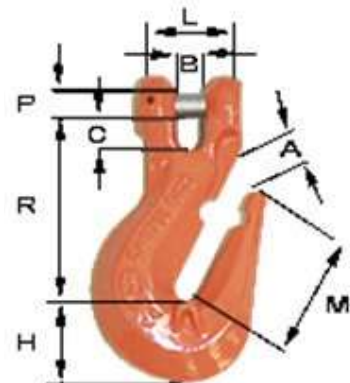

Grade 100 5/16 Inch Diameter

5/16 Alloy Clevis Grab Hook G100

SKU#: [LC-139730100](#)

Our Price: **$10.43**

5/16 G 100 Clevis Grab Hook. (Not approved for overhead lifting.) Clear Lacquer Finish

Ships from MO, MS, WA