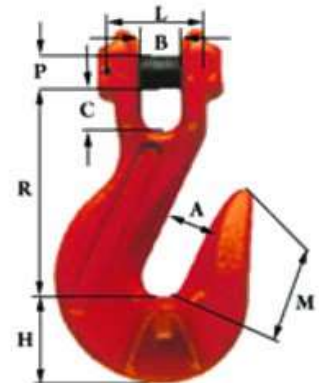

SKU#: [LC-6749-304-28](#)

Our Price: **\$89.97** (\$17.99 each)

Double Clevis link: 7/16 x 1/2

Ships from MO, MS

Grade 80 5/16 Inch Diameter

9/32"-5/16" G80 Laclede Clevis Grab Hook with Saddle

SKU#: [LC-1073-201-40](#)

Our Price: **\$8.38**

Laclede Clevis Grab Hook with Saddle Grade 80 for 9/32-5/16" diameter chain. 4,500 lbs safe working load limit

Ships from MO

Flatbed Mini-Catalog

August, 2019

Page: 15 of 77

5/16 Alloy Clevis Grab Hook G80